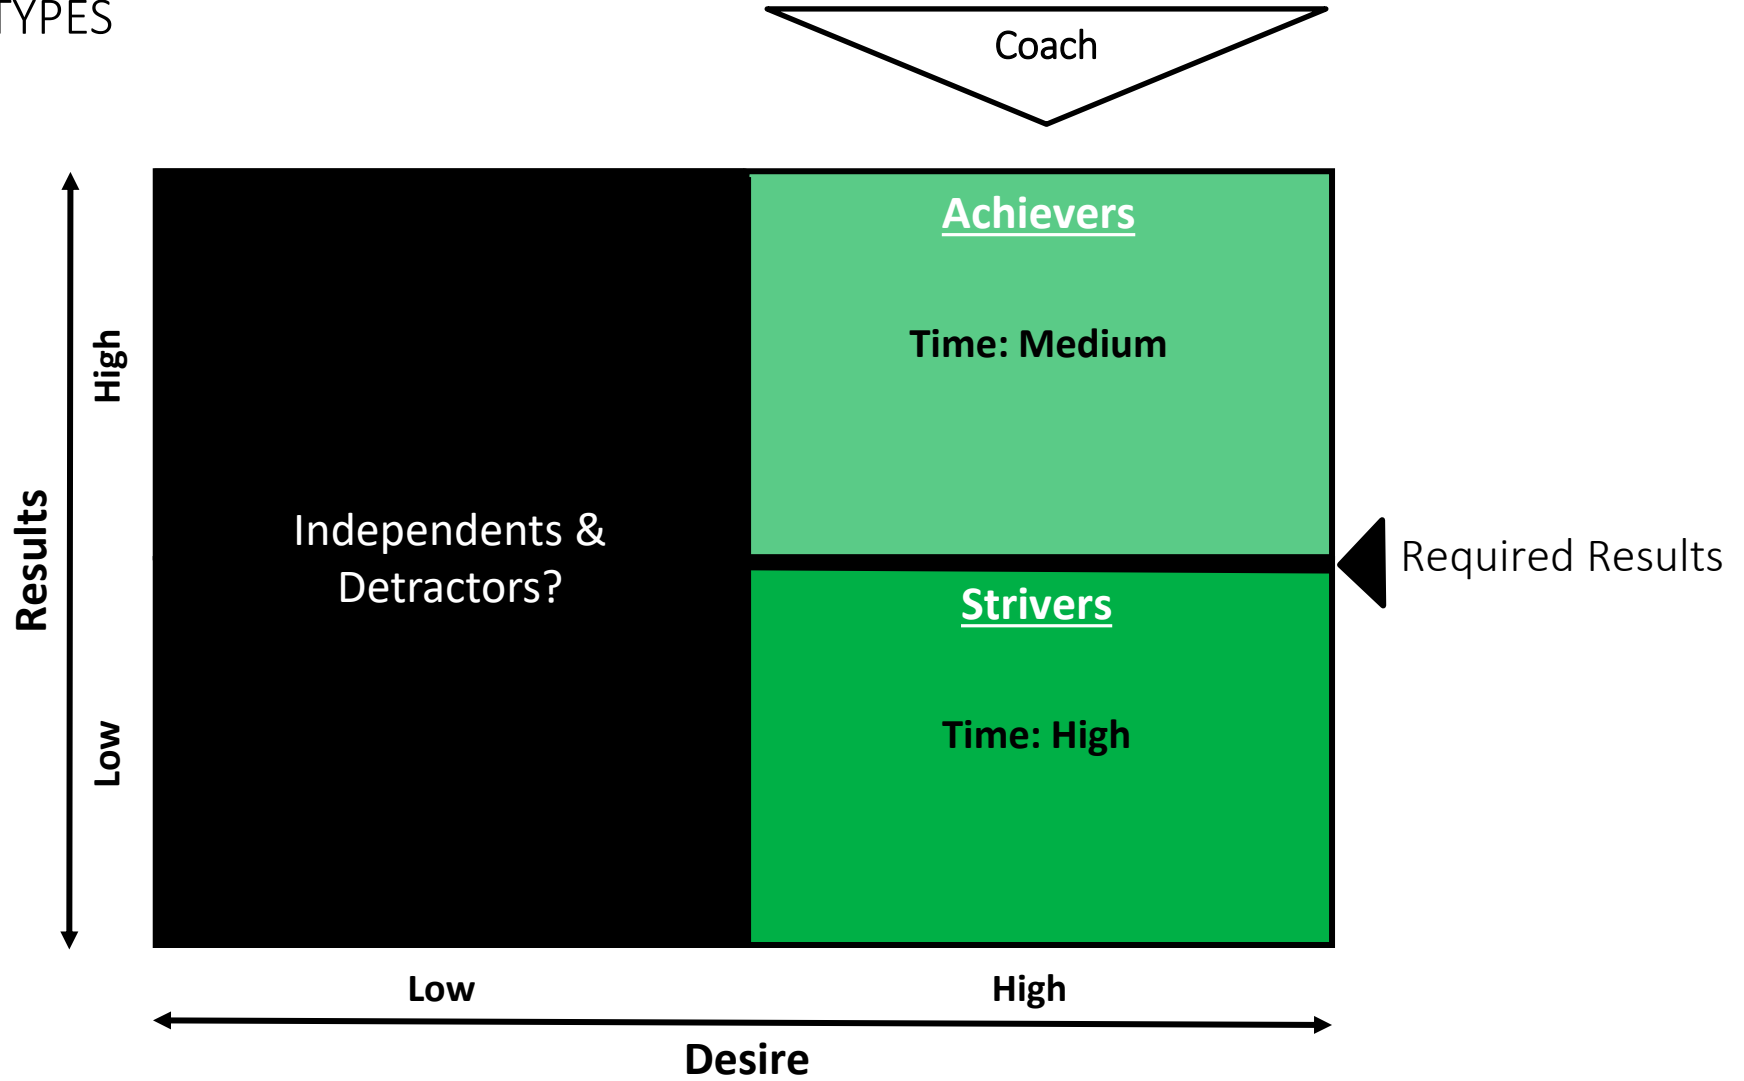

#1 Coaching Strategy to Improve Performance

Presented by:
ASLAN T&D

Tom Stanfill
Scott Cassidy

4.14.2021

Open or Closed?

Create a “fertile soil” by:

1 Being Other-Centered[®]

2 Taking the Trip[®] & validating their
point of view

Your Point of View

Their Point of View

A photograph of a sunset over a field of young green plants. The sky is filled with colorful clouds in shades of orange, yellow, and blue. The sun is low on the horizon, casting a warm glow over the scene. The foreground shows rows of small green plants growing in dark soil.

Create a “fertile soil” by:

1 Being Other-Centered[®]

2 Taking the Trip[®]

3 Dropping the Rope[®]

#1 Coaching Strategy to Improve Performance